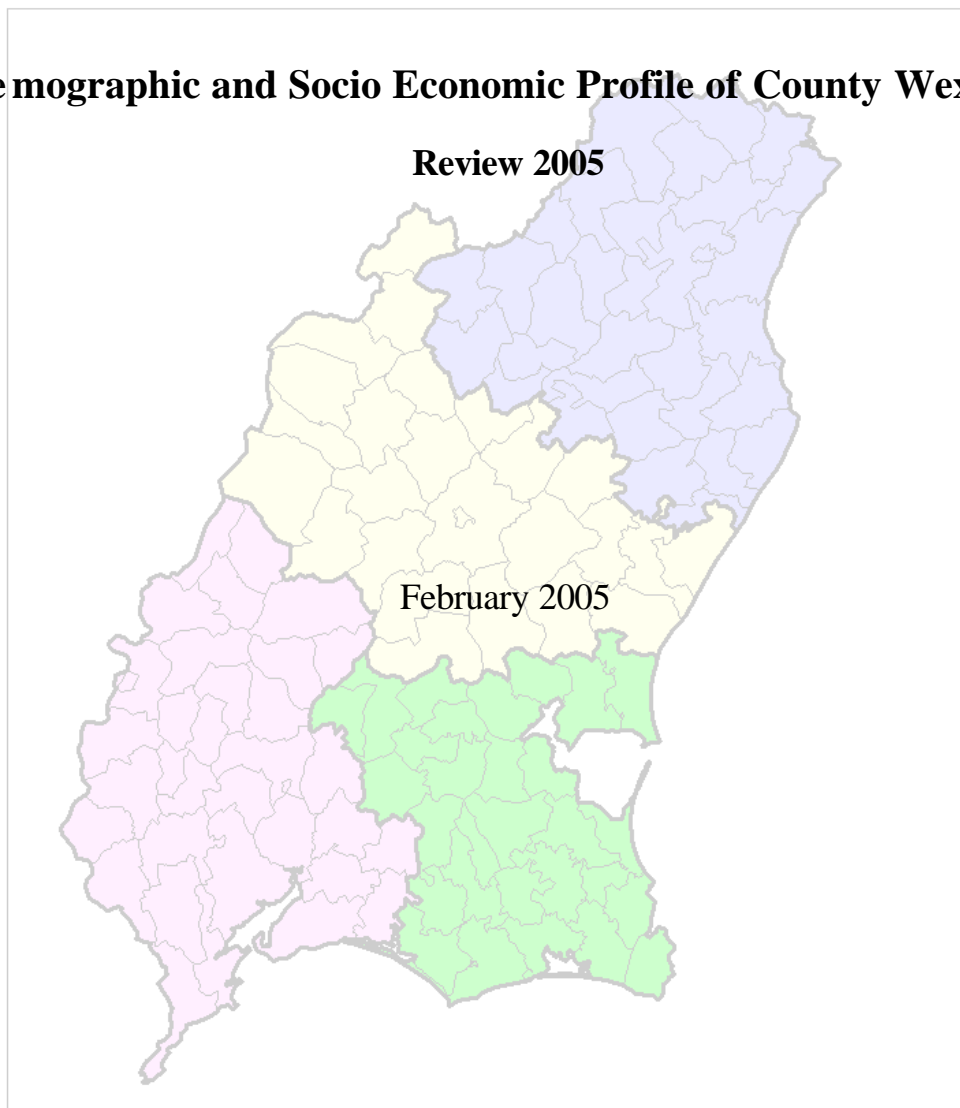

# **Demographic and Socio Economic Profile of County Wexford**

**Siobhan O'Neill,  
Research Officer,  
Community and Enterprise,  
Wexford County Council.**