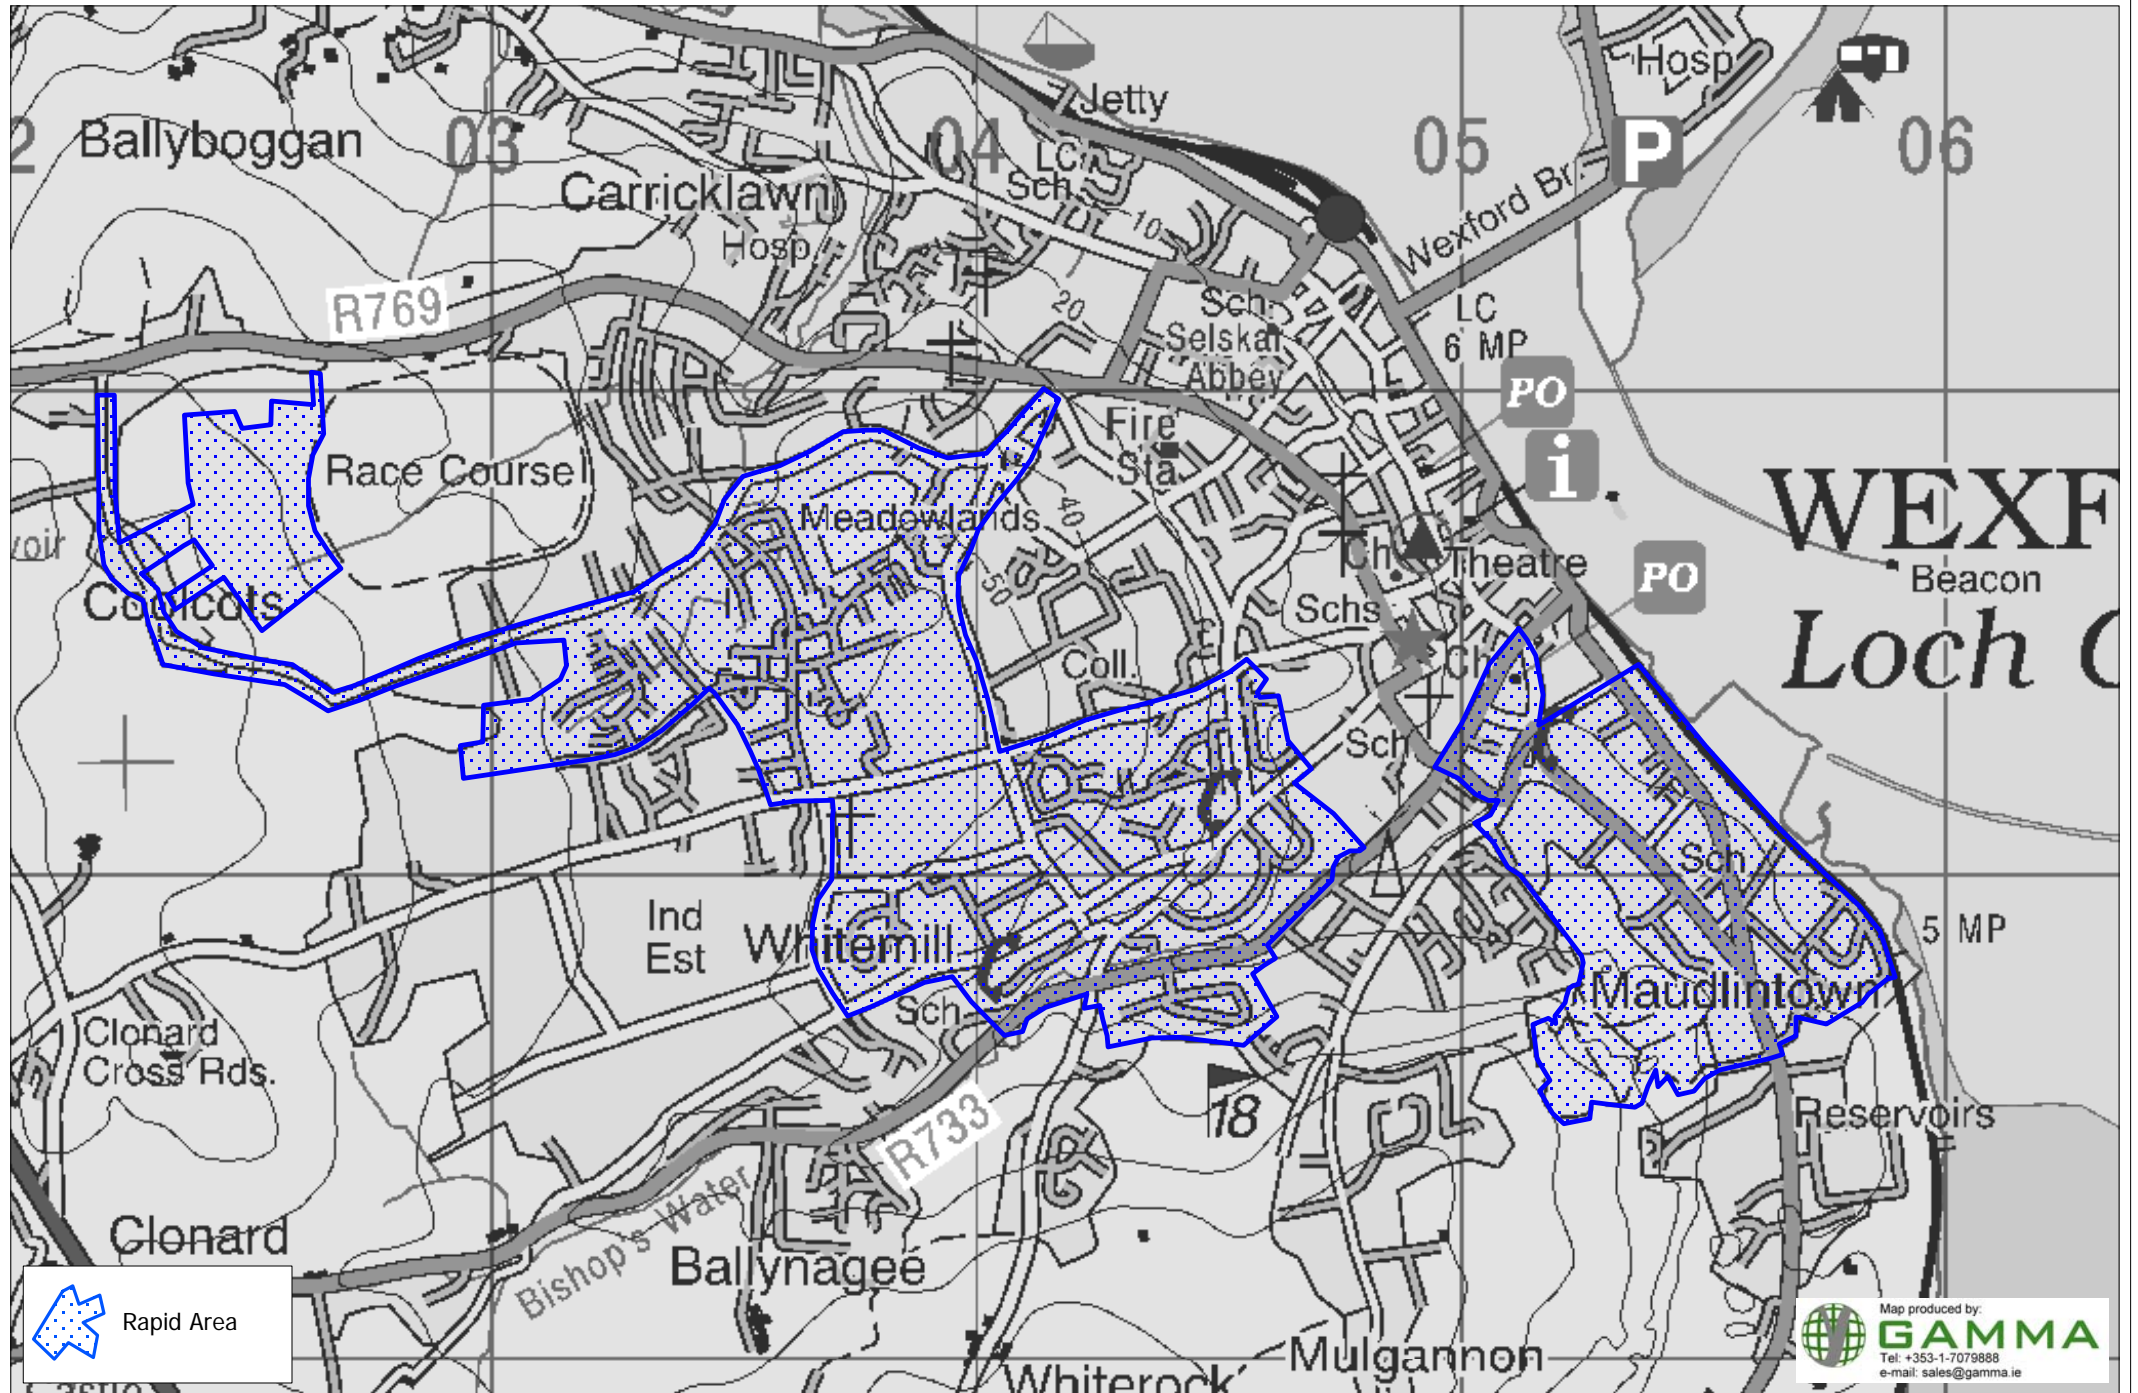

Wexford - WEXFORD

 Rapid Area

Map produced by:
GAMMA
Tel: +353-1-7079888
e-mail: sales@gamma.ie