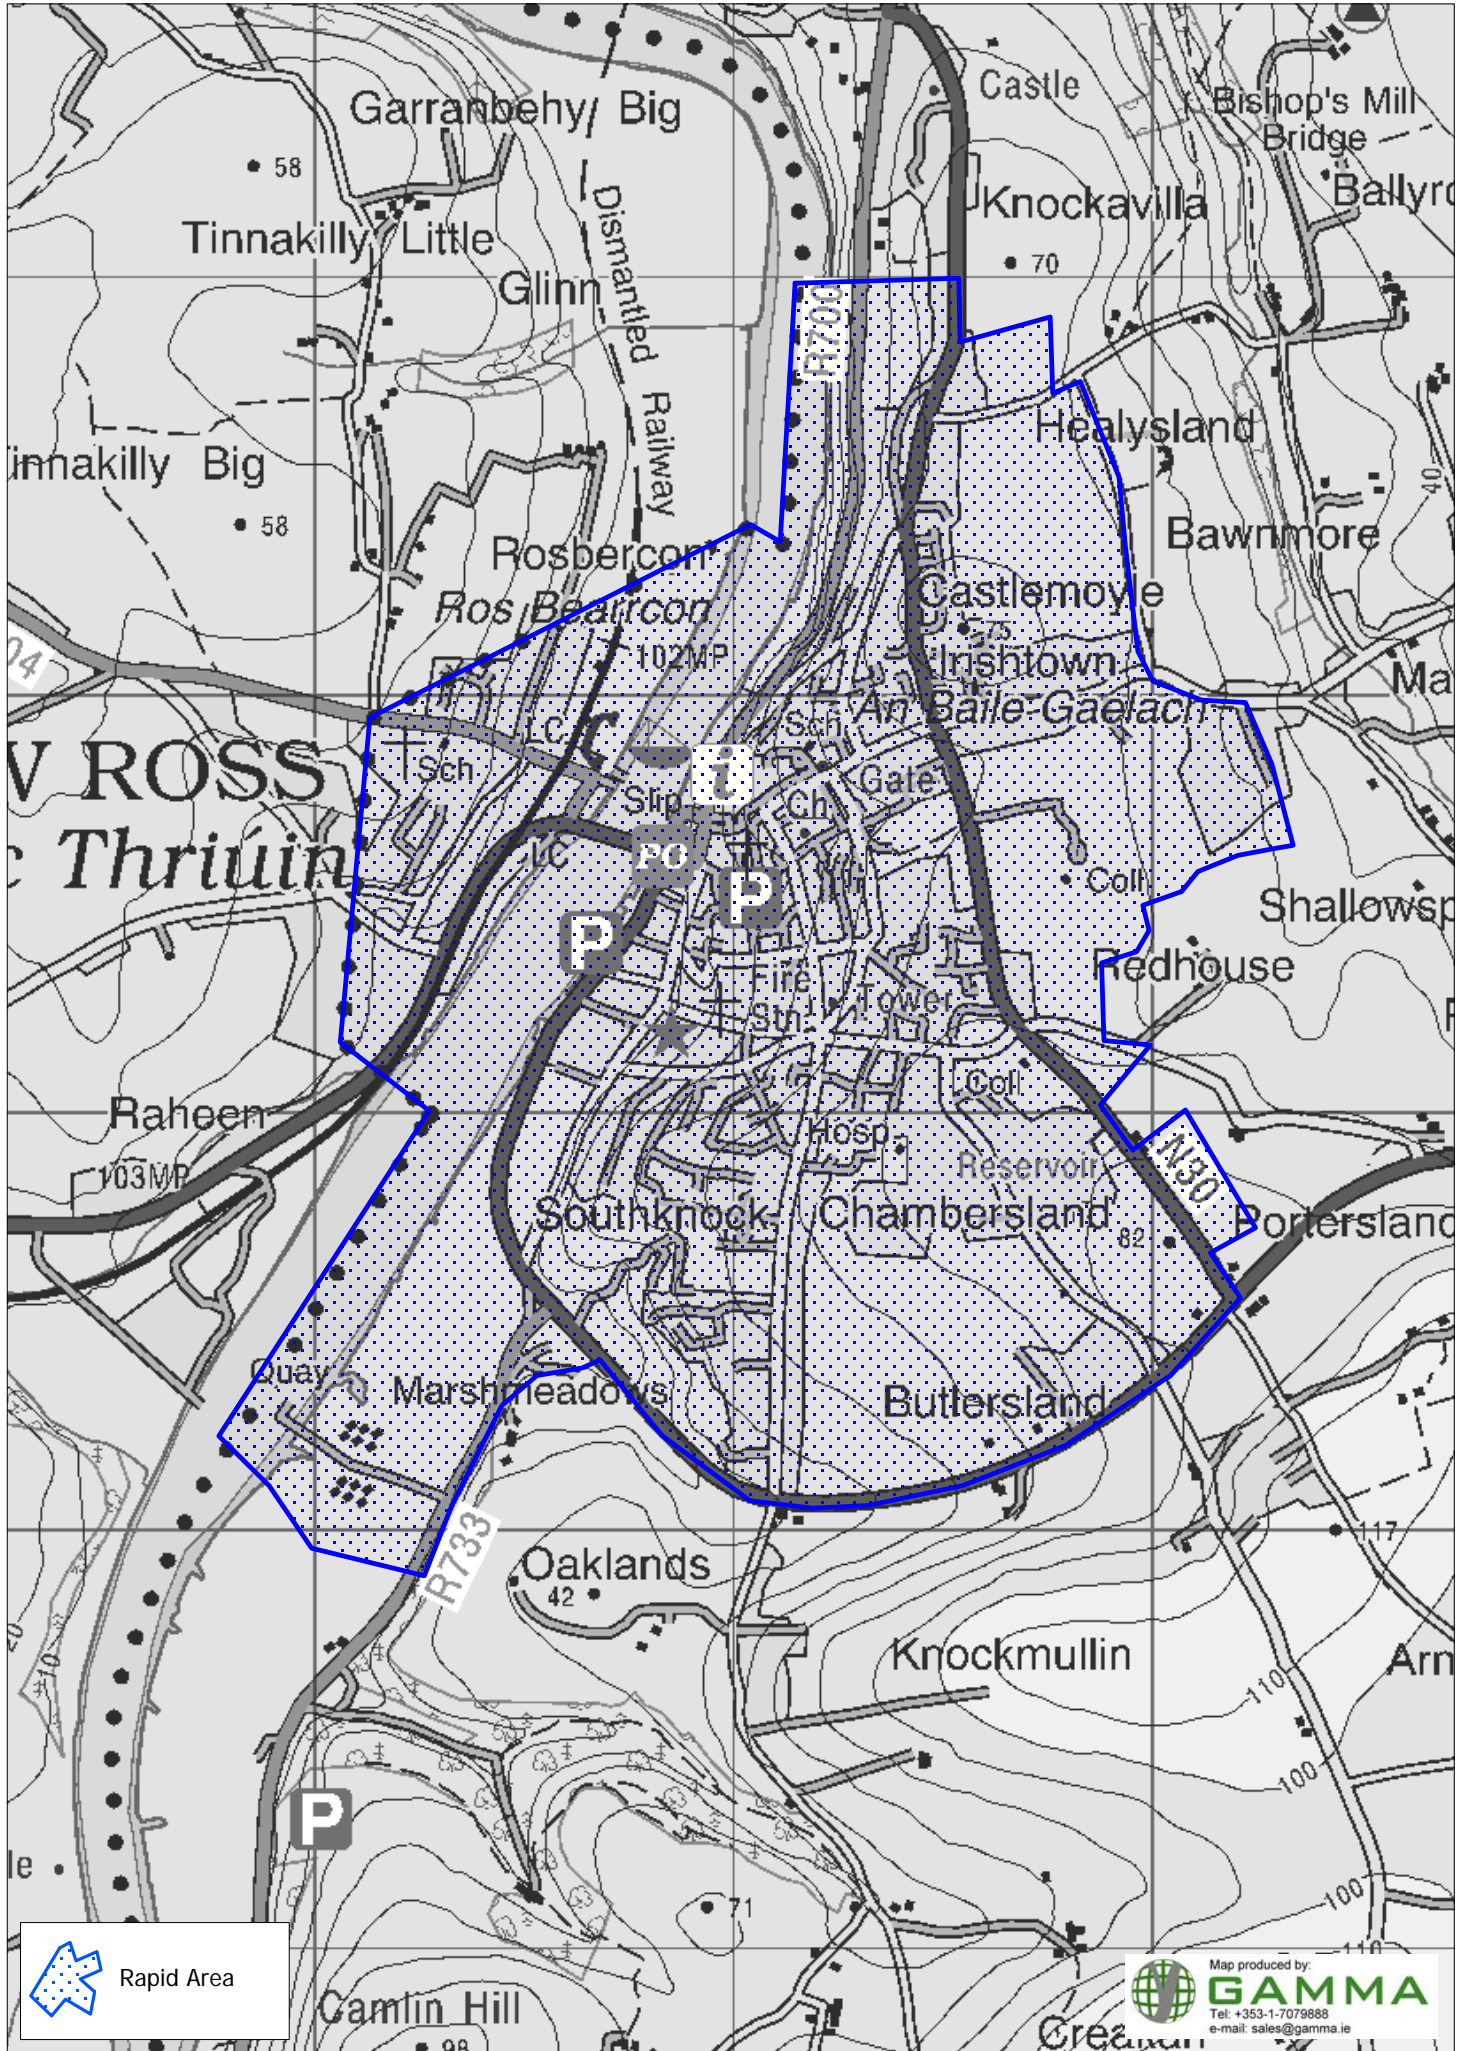

# Wexford - NEW ROSS

 Rapid Area

Map produced by  
**GAMMA**  
Tel: +353-1-7079888  
e-mail: sales@gamma.ie